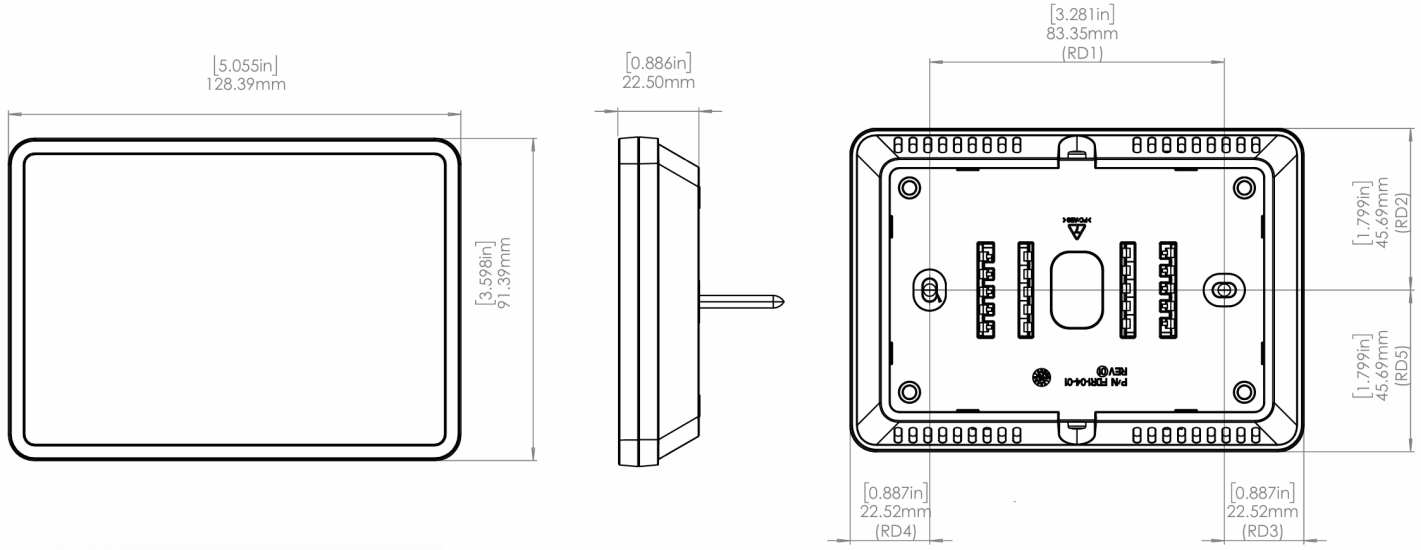

Product CAD Drawings