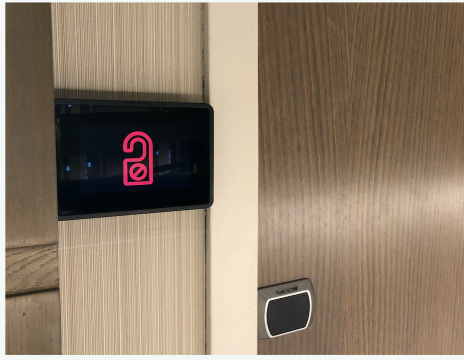

Technical Specifications

At a Glance

- Wireless Connectivity (multiple options)
- Built in Door Bell
- Wired and Wireless support
- Up to 6 Services/Icons supported
- Integrated with OPERA PMS
- **Distress Button/Indoor Location Tracking ready with the GridRabbit Solution**

Compatibility

OPERA PMS via the GridRabbit Solution
Indoor Location Tracking support
TraknProtect Distress Button ready

Power consumption

Less than 3VA

Prominent Features

4" Color IPS touch screen (800x480px)
Tempered Glass Lens
Multiple Services supported: DnD, MuR, Tray Removal, Dry Cleaning, New Towels Request, Bell Cart Request etc.
Over-the-air (OTA) firmware upgradable
Door Bell (multiple sound options)

Sensors

Temperature
Humidity
Ambient Light
Remote Temperature (ZigBee, or Wired)

- Air Quality: VOC, PM2.5, CO2 (on Request)

Product Dimensions

Height: 3.6 in (91.4mm) Width: 5.05 in (128.4mm) Depth: 0.886 in (22.50mm)